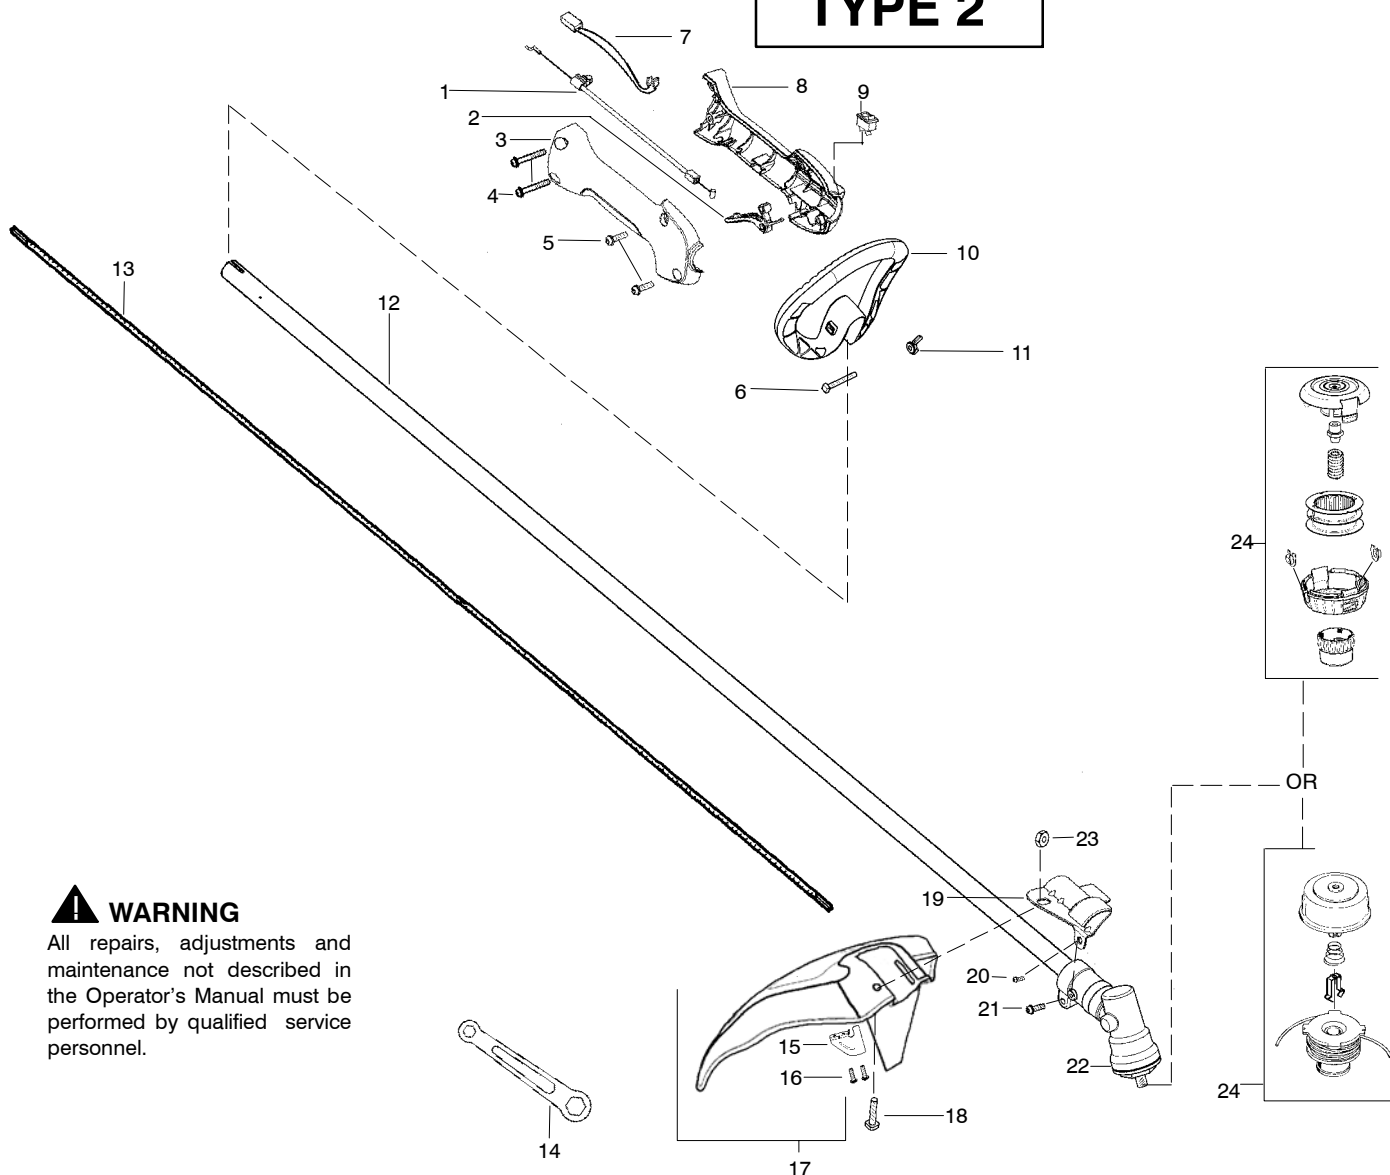

TYPE 2

WARNING

All repairs, adjustments and maintenance not described in the Operator's Manual must be performed by qualified service personnel.

Ref.	Part No.	Description	Ref.	Part No.	Description
1.	530057566	Assy - Throttle Cable	22.	530096099	Assy - Gearbox
2.	530049107	Trigger	23.	530015197	Nut
3.	530057541	Throttle Hsg. (Right)	24.	★ ★ ★ ★	Assy - Head TNG
4.	530016406	Screw			
5.	530015814	Screw			
6.	530015786	Bolt - Handle			
7.	530054183	Assy - Wire			
8.	530059760	Throttle Hsg. (Left)			
9.	530069572	Kit - Switch			
10.	530057546	Handle - Assist			
11.	530016152	Wingnut - Handle			
12.	545006029	Kit - Drive Shaft			
13.	530096169	Shaft - Flex			
14.	530056401	Wrench			Not Shown
15.	530052286	Line Limiter			
16.	530015814	Screw		---	Operator Manual
17.	530071997	Kit - Shield Assy (Incl. 15, 16)		545123479	Scan
18.	530015820	Bolt - Shield		545123480	Euro
19.	545150701	Bracket - Shield		545123481	Euro 3
20.	530015775	Screw		545123482	Euro 4
21.	530016014	Screw		545123483	Turkish
				530150729	Decal - Shaft Warning (Russian)