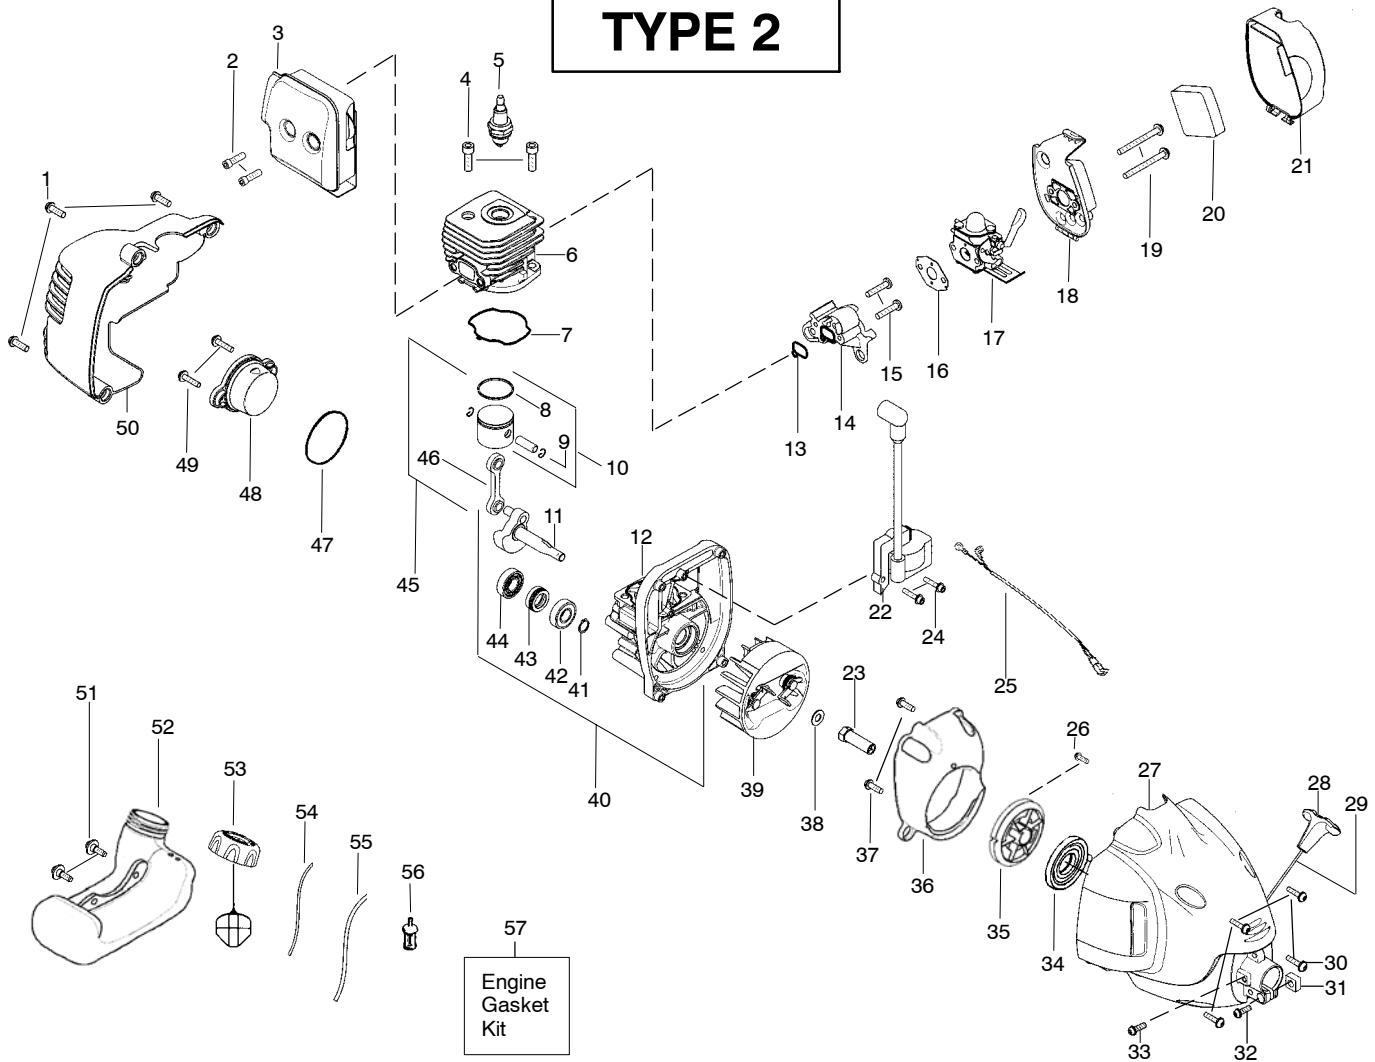

TYPE 2

Ref.	Part No.	Description	Ref.	Part No.	Description	Ref.	Part No.	Description
1.	530015880	Screw	21.	530057545	Cover-Air Box	45.	530071785	Kit-Con Rod/Piston (Incl. 10,46)
2.	530058982	Bolt-Muffler	22.	530039234	Ignition Module	46.	530069945	Kit-Conn. Rod Assy
3.	530059826	Assy-Muffler/Shield (Incl. 2)	23.	530027953	Coupling-Drive	47.	530071750	O-Ring-C'case (kit)
4.	530015953	Screw-Cylinder	24.	530016357	Screw	48.	530057954	Assy-Plug (incl.47)
5.	952030249	Spark Plug (RCJ 6Y)	25.	530047278	Assy-Leadwire	49.	530016386	Screw
6.	530012541	Cylinder	26.	530016391	Screw	50.	530057539	Shroud-Rear
7.	530071750	Seal-Cylinder (kit)	27.	530071941	Assy.-Fan Hsg	51.	530016445	Retainer-Tank
8.	530055120	Piston Ring	28.	530054834	Handle-Starter	52.	530057974	Assy-Fuel Tank (incl. filter, lines & fuel cap)
9.	530015162	Retainer-Piston Pin	29.	530071798	Kit - Rope	53.	530057973	Assy-Fuel Cap w/ret.
10.	530071833	Kit - Piston (Incl. 8, 9)	30.	530016386	Screw	54.	530069247	Kit-Fuel Line (Small)
11.	530012555	Assy-Crankshaft	31.	530016382	Nut 12-24	55.	530069216	Kit-Fuel Line (Large)
12.	530012582	Assy-Crankcase (Incl. 42,43,44)	32.	530016381	Screw 12-24	56.	530095646	Assy-Fuel Pickup
13.	530071750	Seal-Cyl/Carb.(kit)	33.	530015805	Screw-Shaft Align	57.	530071750	Kit-Engine Gasket (Incl. 7,13,16,47)
14.	530057547	Adapter-Carb.	34.	530042086	Spring-Starter			Not Shown
15.	530016309	Screw	35.	530071797	Kit-Starter Pulley			
16.	530071750	Gasket-Carb. (kit)	36.	530057548	Baffle			
17.	530071811	Kit-Carb.(C1U-W19)	37.	530015880	Screw			
			38.	530015828	Washer-Flat			
			39.	530054115	Assy-Flywheel			
			40.	530071751	Assy-C'case & C'shaft (Incl. 11,12,41)			
			41.	530015941	Retain. Ring-C'shaft			
			42.	530055728	Outer Bearing			
			43.	530019264	Seal			
			44.	530032125	Inner Bearing			
							530058709	Bulb-Purge

✓ = NEW PART NUMBER FOR THIS IPL

★ = REFER TO THE SERVICE REFERENCE INDICATED FOR MORE INFORMATION. (LOCATED AT END OF IPL)