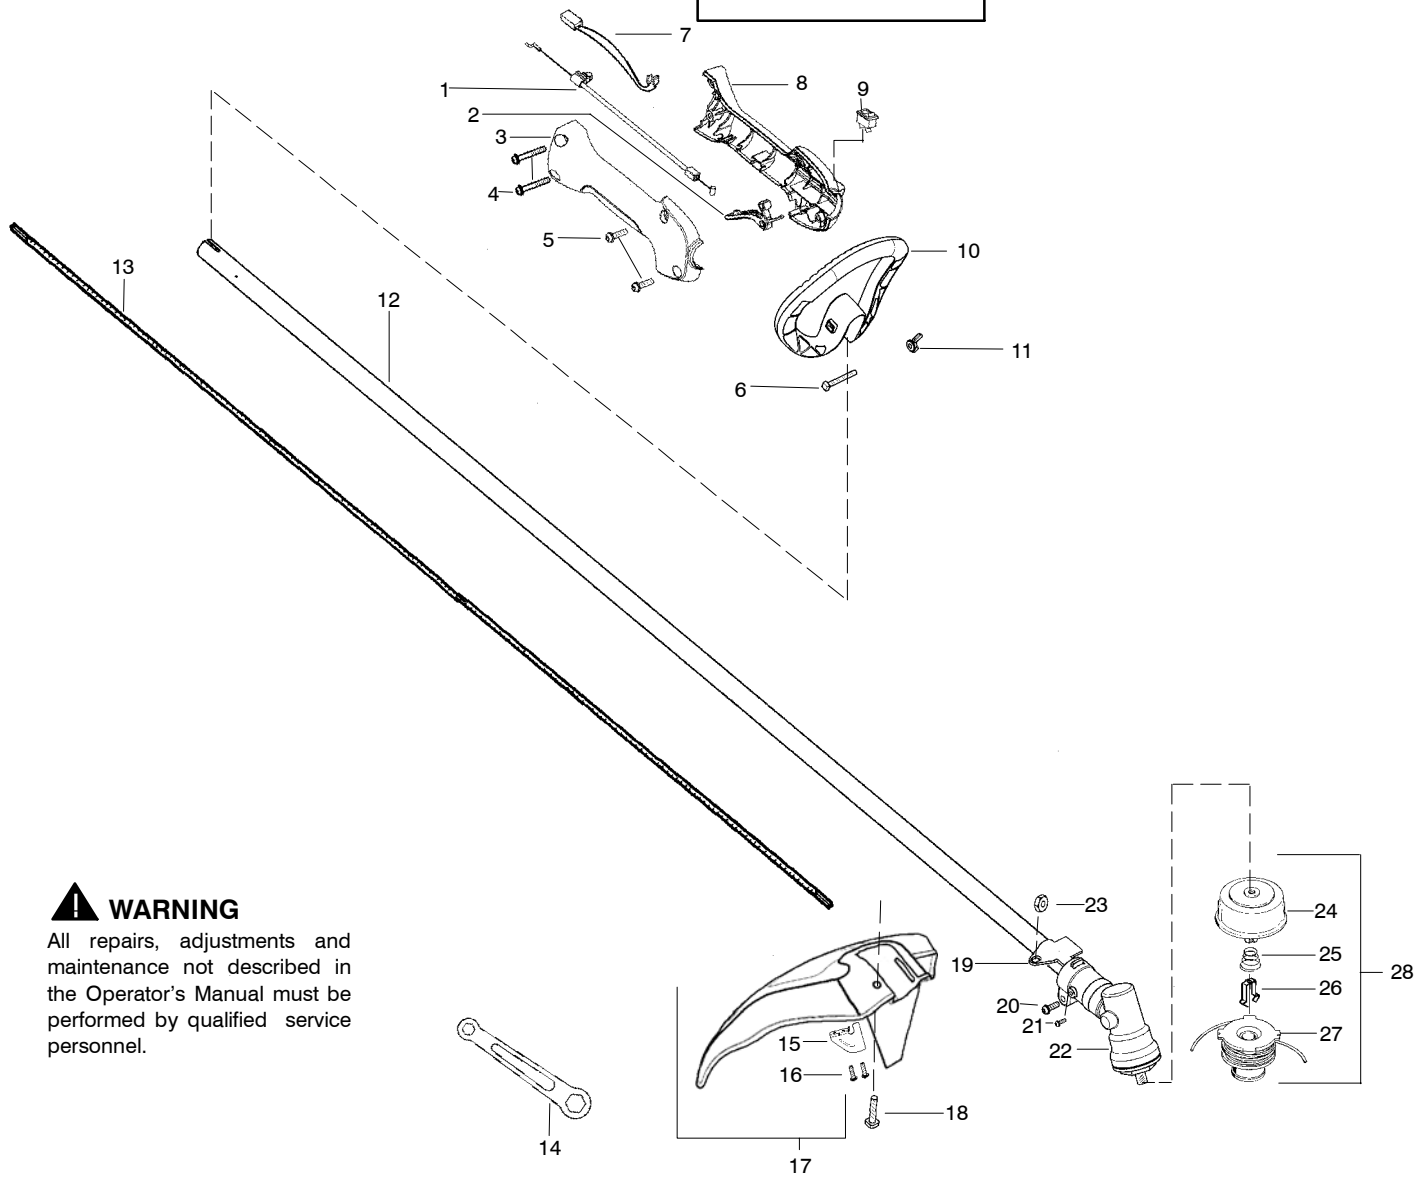

## TYPE 1

**! WARNING**

All repairs, adjustments and maintenance not described in the Operator's Manual must be performed by qualified service personnel.

Ref.	Part No.	Description	Ref.	Part No.	Description
1.	530057566	Assy - Throttle Cable	20.	530016014	Screw
2.	530049107	Trigger	21.	530016224	Screw
3.	530058751	Throttle Hsg. (Right)	22.	530096099	Assy - Gearbox
4.	530016406	Screw	23.	530015197	Nut
5.	530015814	Screw	24.	530095772	Assy - Hub.
6.	530015786	Bolt - Handle	25.	530053241	Spring
7.	530054183	Assy - Wire	26.	530401957	'Retainer
8.	530150095	Throttle Hsg. (Left)	27.	530056500	Assy - Spool w/Line
9.	530069572	Kit - Switch	28.	530056498	Assy - Head TNG VI Assy.
10.	530058754	Handle - Assist	Not Shown		
11.	530016152	Wingnut - Handle	---	---	Operator Manual
12.	545024805	Kit - Drive Shaft	530166175	---	Scan
13.	530096169	Shaft - Flex	530166176	---	Euro
14.	530056401	Wrench	530166177	---	Euro I
15.	530052285	Line Limiter	530166178	---	Euro II
16.	530015814	Screw	530166179	---	Turkish
17.	530071823	Kit - Shield Assy (Incl.15,16)	530150729	---	Decal - Shaft Warning (Russian)
18.	530015820	Bolt - Shield			
19.	530057554	Bracket - Shield			