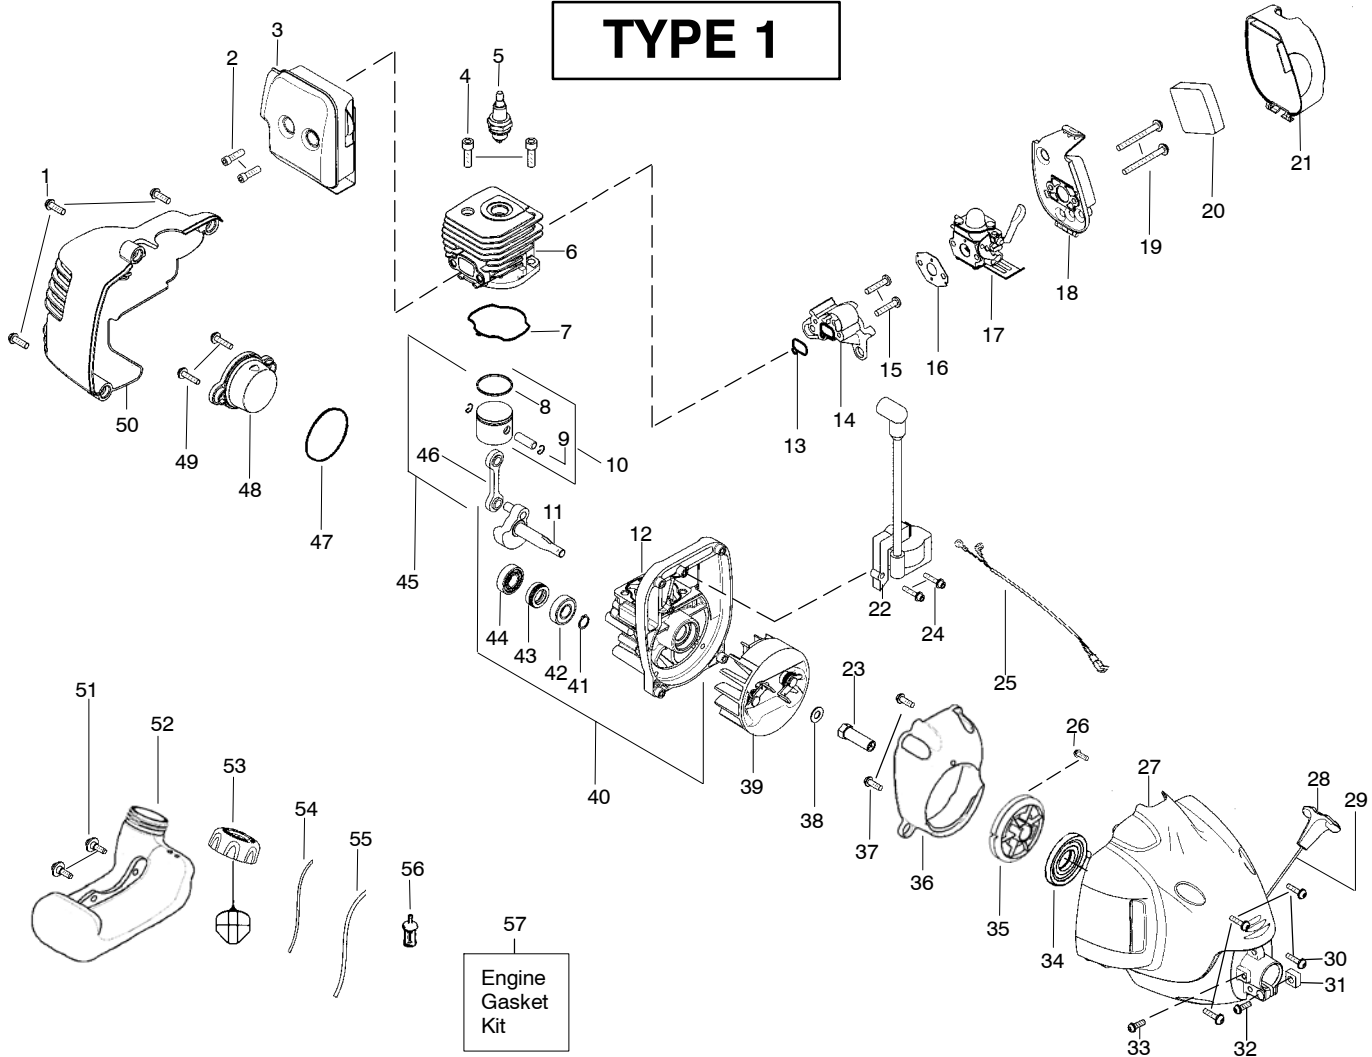

TYPE 1

Ref.	Part No.	Description	Ref.	Part No.	Description	Ref.	Part No.	Description
1.	530015880	Screw	21.	530058912	Cover-Air Box	45.	530071785	Kit-Con Rod/Piston (Incl. 10,46)
2.	530058982	Bolt-Muffler	22.	530039234	Ignition Module	46.	530069945	Kit-Conn. Rod Assy
3.	530059826	Assy-Muffler/Shield (Incl. 2)	23.	530027953	Coupling-Drive	47.	530071750	O-Ring-C'case (kit)
4.	530015953	Screw-Cylinder	24.	530016357	Screw	48.	530058738	Assy-Plug (incl.47)
5.	952030249	Spark Plug (RCJ 6Y)	25.	530047278	Assy-Leadwire	49.	530016386	Screw
6.	530012541	Cylinder	26.	530016391	Screw	50.	530058737	Shroud-Rear
7.	530071750	Seal-Cylinder (kit)	27.	530071941	Assy.-Fan Hsg	51.	530016431	Retainer-Tank
8.	530055120	Piston Ring	28.	530058742	Handle-Starter	52.	530058847	Assy-Fuel Tank (incl. filter, lines & fuel cap)
9.	530015162	Retainer-Piston Pin	29.	530071798	Kit - Rope	53.	530058743	Assy-Fuel Cap w/ret.
10.	530071833	Kit - Piston (Incl. 8, 9)	30.	530015810	Screw	54.	530069247	Kit-Fuel Line (Small)
11.	530012555	Assy-Crankshaft	31.	530016382	Nut 12-24	55.	530069216	Kit-Fuel Line (Large)
12.	530012542	Assy-Crankcase (Incl. 42-44)	32.	530016381	Screw 12-24	56.	530095646	Assy-Fuel Pickup
13.	530071750	Seal-Cyl/Carb.(kit)	33.	530015805	Screw-Shaft Align	57.	530071750	Kit-Engine Gasket (Incl. 7,13,16,47)
14.	530057547	Adapter-Carb.	34.	530042086	Spring-Starter			
15.	530016309	Screw	35.	530071797	Kit-Starter Pulley			
16.	530071750	Gasket-Carb. (kit)	36.	530057548	Baffle			
17.	530071811	Kit-Carb.(C1U-W19)	37.	530015880	Screw			
(Note: Repair kits are not available for this carburetor)			38.	530015828	Washer-Flat			
18.	530059246	Air Box	39.	530054115	Assy-Flywheel			
19.	530016429	Screw	40.	530071751	Assy-C'case & C'shaft (Incl. 11,12,41)			
20.	530036575	Foam-Air Filter	41.	530015941	Retain. Ring-C'shaft			
			42.	530055728	Outer Bearing			
			43.	530019264	Seal			
			44.	530032125	Inner Bearing			

↗ = NEW PART NUMBER FOR THIS IPL   * = REFER TO THE SERVICE REFERENCE INDICATED FOR MORE INFORMATION. (LOCATED AT END OF IPL)